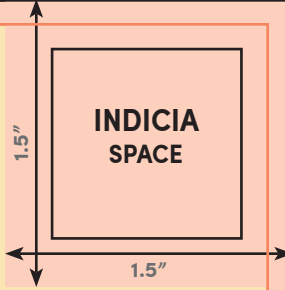

2pg_B_9x6_Solo Direct Mail Postcard

Trim Size: 9" x 6"

Size w/Bleed: 9.25" x 6.25"

Type Safety: 8.75" x 5.75"

6"

9"

2pg_B_9x6_Solo Direct Mail Postcard

Trim Size: 9" x 6"

Size w/Bleed: 9.25" x 6.25"

Type Safety: 8.75" x 5.75"

9"

9"