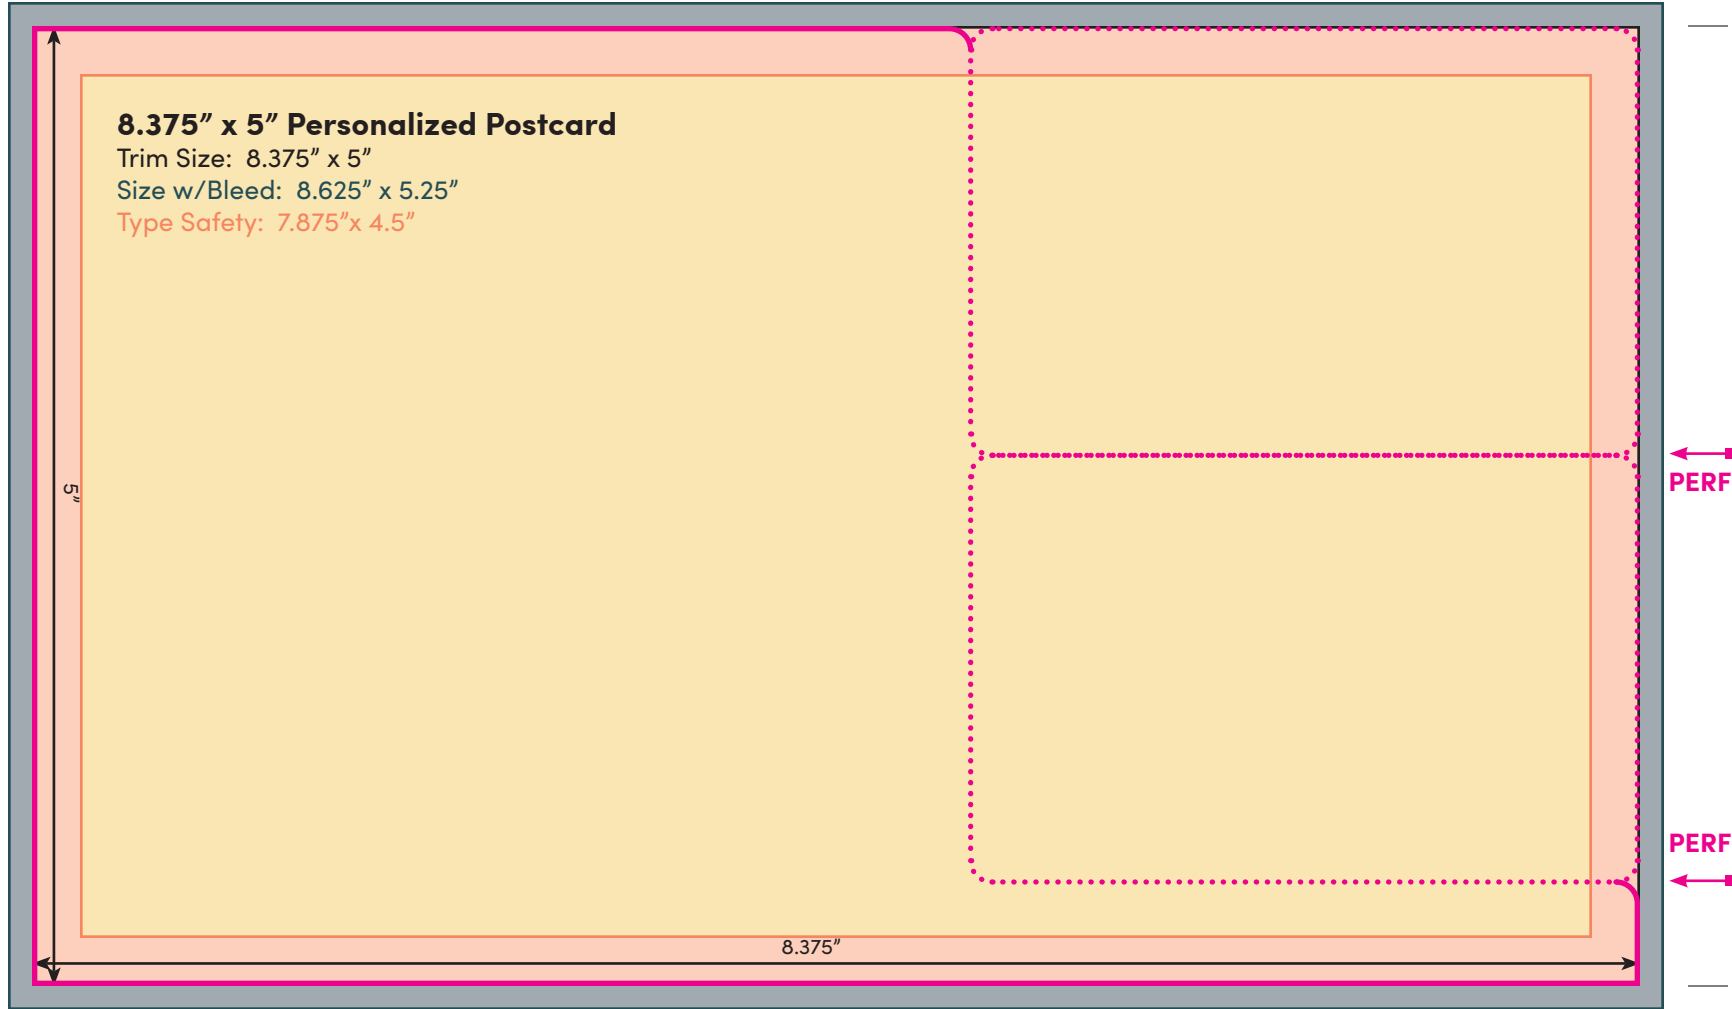

DOUBLE PUNCH CARD WITH DIE

DOUBLE PUNCH CARD WITH DIE

PERF

8.375" x 5" Personalized Postcard

Trim Size: 8.375" x 5"

Size w/Bleed: 8.625" x 5.25"

Type Safety: 7.875" x 4.5"

15955 La Cantera Pkwy
San Antonio, TX 78256

save

ECR
PRSRT STD
US Postage
PAID
V

Background art can go behind address area.
(No images, No pictures & No text)

Option 1 - Colored Background

XX000000
Distributed with Save

USPS requires this address label to accompany its postage paid mail. Should you receive this card without accompanying mail, notify your local postmaster.

Trim Size: 8.375" x 5"

Size w/Bleed: 8.625" x 5.25"

Type Safety: 7.875" x 4.5"

Add'l Live Area for Text and Art

3.625 x 1

(No client/store addresses can go in this area)

15955 La Cantera Pkwy
San Antonio, TX 78256

Size w/Bleed: 4.625" x 5.25"

Type Safety: 4.25" x 4.5"

Option 3 - White Mailing Side

15955 La Cantera Pkwy
San Antonio, TX 78256

save

ECR
PRSRT STD
US Postage
PAID
V

PERF

5"